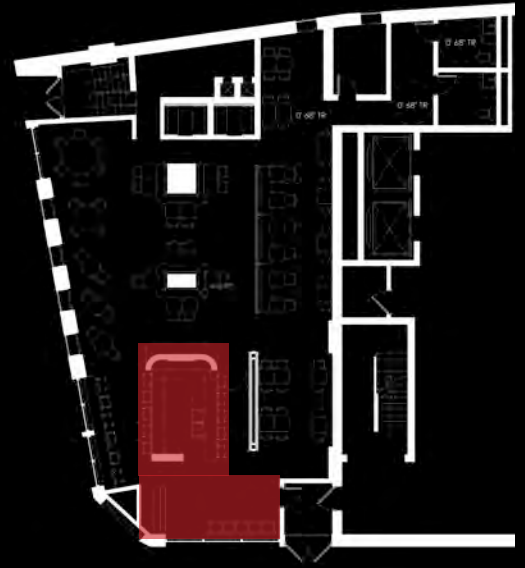

MOMENTO

RESTAURANT & BAR

MOMENTO

RESTAURANT & BAR

TABLE OF CONTENTS

- | | | | |
|-------|-------------------|--------|---------------------|
| I. | FRONT COVER PAGE | XI. | DINING AREA 3 |
| II. | TABLE OF CONTENTS | XII. | BAR DIMENSIONS |
| III. | RESEARCH | XIII. | BAR ELEVATIONS |
| IV. | POETIC STATEMENT | XIV. | LIGHT MAP |
| V. | MOOD BOARD | XV. | LIGHT SELECTIONS |
| VI. | FRONT OF HOUSE | XVI. | BACK OF HOUSE |
| VII. | FRONT OF HOUSE | XVII. | BACK OF HOUSE |
| VIII. | ENTERANCE/BAR | XVIII. | FURNITURE SELECTION |
| IX. | DINING AREA 1 | XIX. | FINISH SELECTION |
| X. | DINING AREA 2 | XX. | BACK COVER PAGE |
-

MOOD BOARD

FRONT OF HOUSE

TOTAL SEATING: 104 SEATS

BAR SEATING (18)

FREE STANDING SEATING (40)

BANQUETTE SEATING (24)

BOOTH SEATING (4)

LEVEL 1 REFLECTED CIELING PLAN

PENDANT LIGHTING
EUREKA BEATBOX

LIGHT MAP

ENTRANCE/BAR

DINING AREA 1

DINING AREA 2 (BANQUETTE)

DINING AREA 3 (COLUMN)

BAR DIMENSIONS

BAR CALLOUT