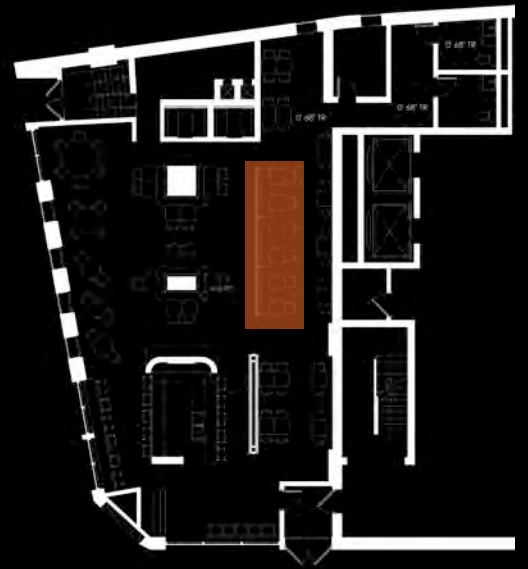

MOMENTO

RESTAURANT & BAR

MOMENTO

RESTAURANT & BAR

TABLE OF CONTENTS

- | | | | |
|-------|-------------------|--------|---------------------|
| I. | FRONT COVER PAGE | XI. | DINING AREA 3 |
| II. | TABLE OF CONTENTS | XII. | BAR DIMENSIONS |
| III. | RESEARCH | XIII. | BAR ELEVATIONS |
| IV. | POETIC STATEMENT | XIV. | LIGHT MAP |
| V. | MOOD BOARD | XV. | LIGHT SELECTIONS |
| VI. | FRONT OF HOUSE | XVI. | BACK OF HOUSE |
| VII. | FRONT OF HOUSE | XVII. | BACK OF HOUSE |
| VIII. | ENTERANCE/BAR | XVIII. | FURNITURE SELECTION |
| IX. | DINING AREA 1 | XIX. | FINISH SELECTION |
| X. | DINING AREA 2 | XX. | BACK COVER PAGE |
-

MOOD BOARD

FRONT OF HOUSE

TOTAL SEATING: 104 SEATS

BAR SEATING (18)

FREE STANDING SEATING (40)

BANQUETTE SEATING (24)

BOOTH SEATING (4)

LEVEL 1 REFLECTED CIELING PLAN

PENDANT LIGHTING
EUREKA BEATBOX

LIGHT MAP

ENTRANCE/BAR

DINING AREA 1

DINING AREA 2 (BANQUETTE)

DINING AREA 3 (COLUMN)

BAR DIMENSIONS

BAR CALLOUT

BAR FRONT ELEVATION

BAR WINDOW SIDE ELEVATION

BAR SIDE ELEVATION

BACK OF HOUSE

BASEMENT LEVEL FLOOR PLAN

BASEMENT LEVEL REFLECTED CEILING PLAN

TROFFER 2 x 2

TROFFER 2 x 4