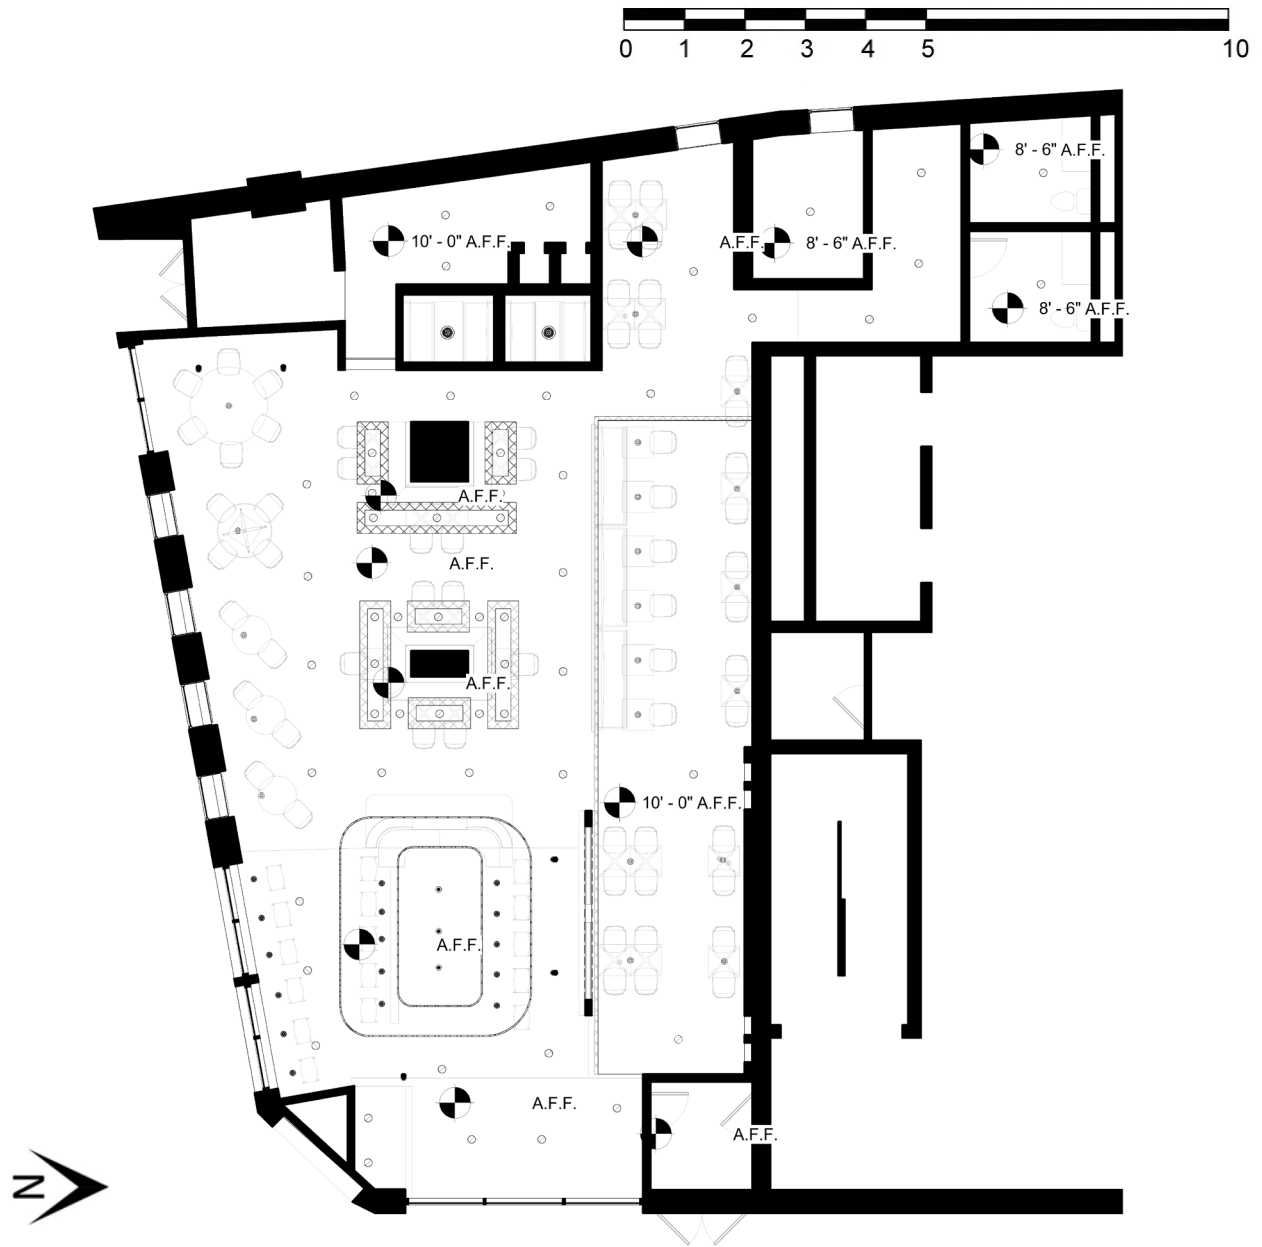

MOMENTO

RESTAURANT & BAR

MOMENTO

RESTAURANT & BAR

TABLE OF CONTENTS

- | | | | |
|-------|-------------------|--------|---------------------|
| I. | FRONT COVER PAGE | XI. | DINING AREA 3 |
| II. | TABLE OF CONTENTS | XII. | BAR DIMENSIONS |
| III. | RESEARCH | XIII. | BAR ELEVATIONS |
| IV. | POETIC STATEMENT | XIV. | LIGHT MAP |
| V. | MOOD BOARD | XV. | LIGHT SELECTIONS |
| VI. | FRONT OF HOUSE | XVI. | BACK OF HOUSE |
| VII. | FRONT OF HOUSE | XVII. | BACK OF HOUSE |
| VIII. | ENTERANCE/BAR | XVIII. | FURNITURE SELECTION |
| IX. | DINING AREA 1 | XIX. | FINISH SELECTION |
| X. | DINING AREA 2 | XX. | BACK COVER PAGE |
-

MOOD BOARD

FRONT OF HOUSE

TOTAL SEATING: 104 SEATS

BAR SEATING (18)

FREE STANDING SEATING (40)

BANQUETTE SEATING (24)

BOOTH SEATING (4)

LEVEL 1 REFLECTED CIELING PLAN

PENDANT LIGHTING
EUREKA BEATBOX

LIGHT MAP

ENTRANCE/BAR

DINING AREA 1

DINING AREA 2 (BANQUETTE)

DINING AREA 3 (COLUMN)

BAR DIMENSIONS

BAR CALLOUT