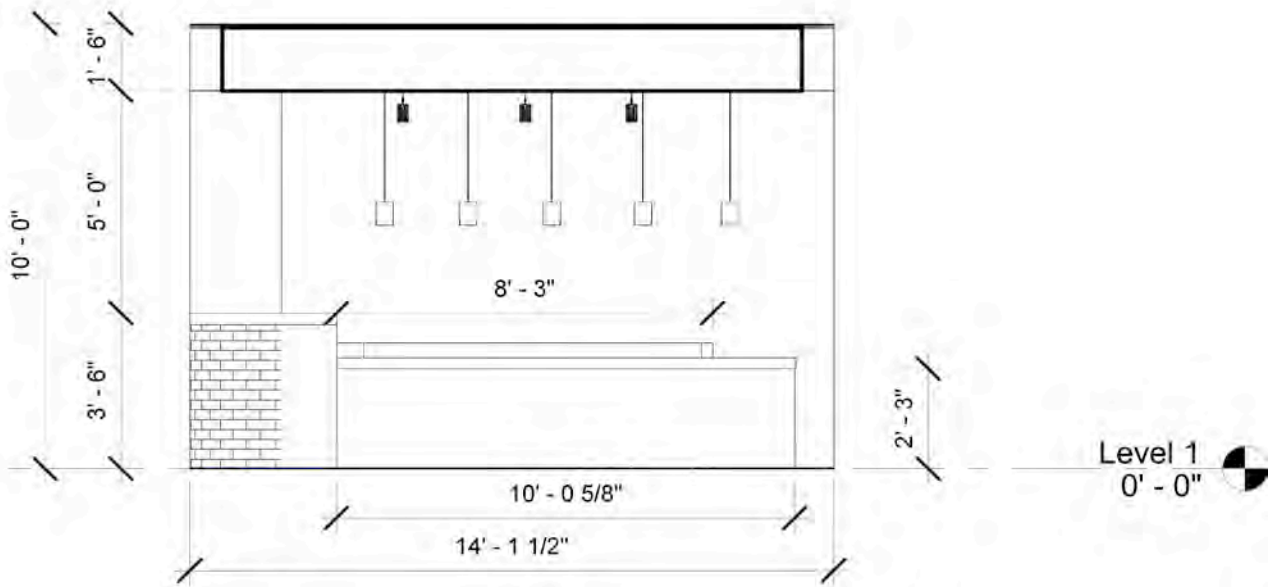

PENDANT LIGHTING
EUREKA BEATBOX

LIGHT MAP

ENTRANCE/BAR

DINING AREA 1

DINING AREA 2 (BANQUETTE)

DINING AREA 3 (COLUMN)

BAR DIMENSIONS

BAR CALLOUT

BAR FRONT ELEVATION

BAR WINDOW SIDE ELEVATION

BAR SIDE ELEVATION

BACK OF HOUSE

BASEMENT LEVEL FLOOR PLAN

BASEMENT LEVEL REFLECTED CEILING PLAN

TROFFER 2 x 2

TROFFER 2 x 4