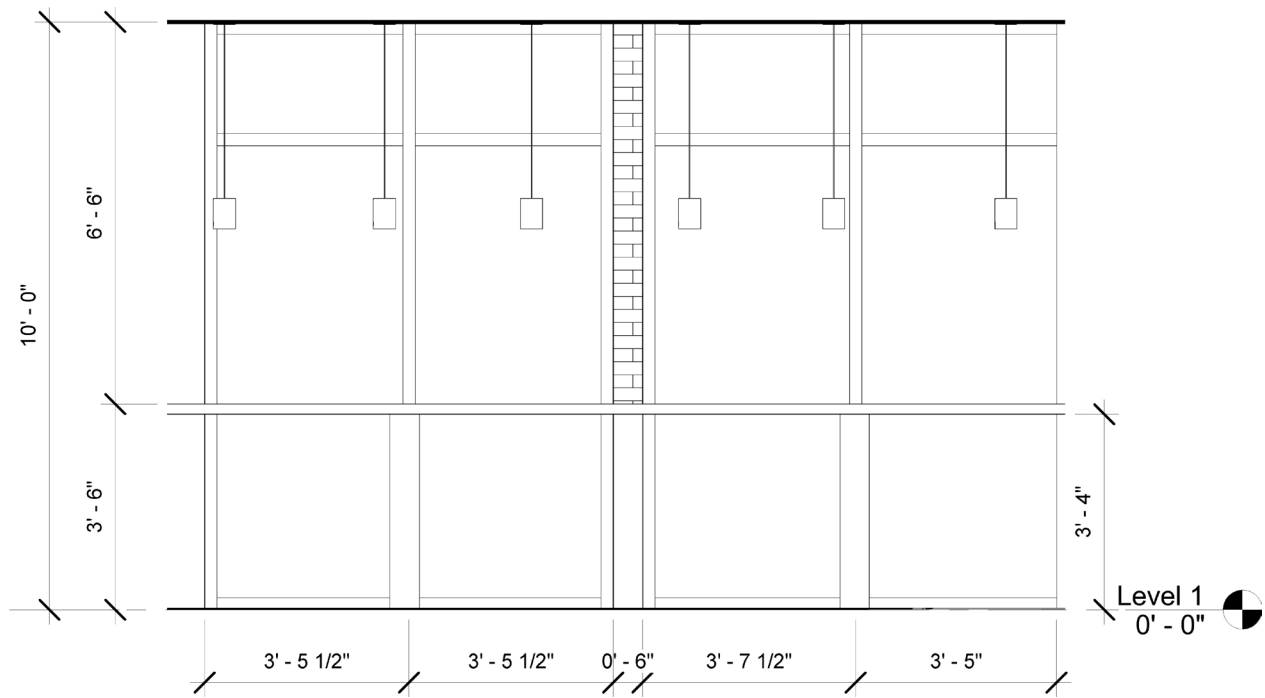

PENDANT LIGHTING
EUREKA BEATBOX

LIGHT MAP

ENTRANCE/BAR

DINING AREA 1

DINING AREA 2 (BANQUETTE)

DINING AREA 3 (COLUMN)

BAR DIMENSIONS

BAR CALLOUT

BAR FRONT ELEVATION

BAR WINDOW SIDE ELEVATION

BAR SIDE ELEVATION

BACK OF HOUSE

BASEMENT LEVEL FLOOR PLAN

BASEMENT LEVEL REFLECTED CEILING PLAN

TROFFER 2 x 2

TROFFER 2 x 4