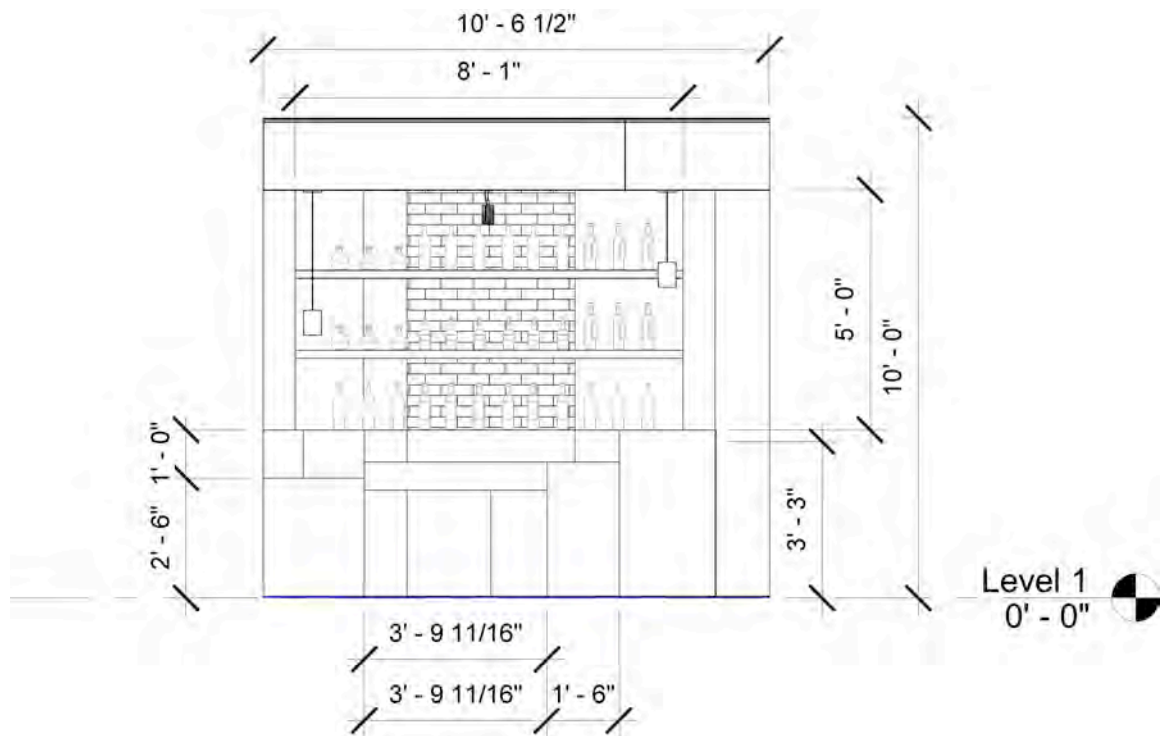

BAR SIDE ELEVATION