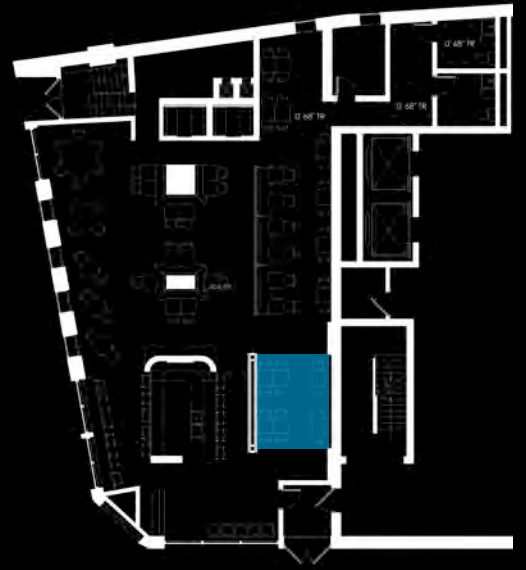

MOMENTO

RESTAURANT & BAR

MOMENTO

RESTAURANT & BAR

TABLE OF CONTENTS

- | | | | |
|-------|-------------------|--------|---------------------|
| I. | FRONT COVER PAGE | XI. | DINING AREA 3 |
| II. | TABLE OF CONTENTS | XII. | BAR DIMENSIONS |
| III. | RESEARCH | XIII. | BAR ELEVATIONS |
| IV. | POETIC STATEMENT | XIV. | LIGHT MAP |
| V. | MOOD BOARD | XV. | LIGHT SELECTIONS |
| VI. | FRONT OF HOUSE | XVI. | BACK OF HOUSE |
| VII. | FRONT OF HOUSE | XVII. | BACK OF HOUSE |
| VIII. | ENTERANCE/BAR | XVIII. | FURNITURE SELECTION |
| IX. | DINING AREA 1 | XIX. | FINISH SELECTION |
| X. | DINING AREA 2 | XX. | BACK COVER PAGE |
-

MOOD BOARD

FRONT OF HOUSE

TOTAL SEATING: 104 SEATS

BAR SEATING (18)

FREE STANDING SEATING (40)

BANQUETTE SEATING (24)

BOOTH SEATING (4)

LEVEL 1 REFLECTED CIELING PLAN

PENDANT LIGHTING
EUREKA BEATBOX

LIGHT MAP

ENTRANCE/BAR

DINING AREA 1

DINING AREA 2 (BANQUETTE)

DINING AREA 3 (COLUMN)

BAR DIMENSIONS

BAR CALLOUT

BAR FRONT ELEVATION

BAR WINDOW SIDE ELEVATION

BAR SIDE ELEVATION

BACK OF HOUSE

BASEMENT LEVEL FLOOR PLAN

BASEMENT LEVEL REFLECTED CEILING PLAN

TROFFER 2 x 2

TROFFER 2 x 4