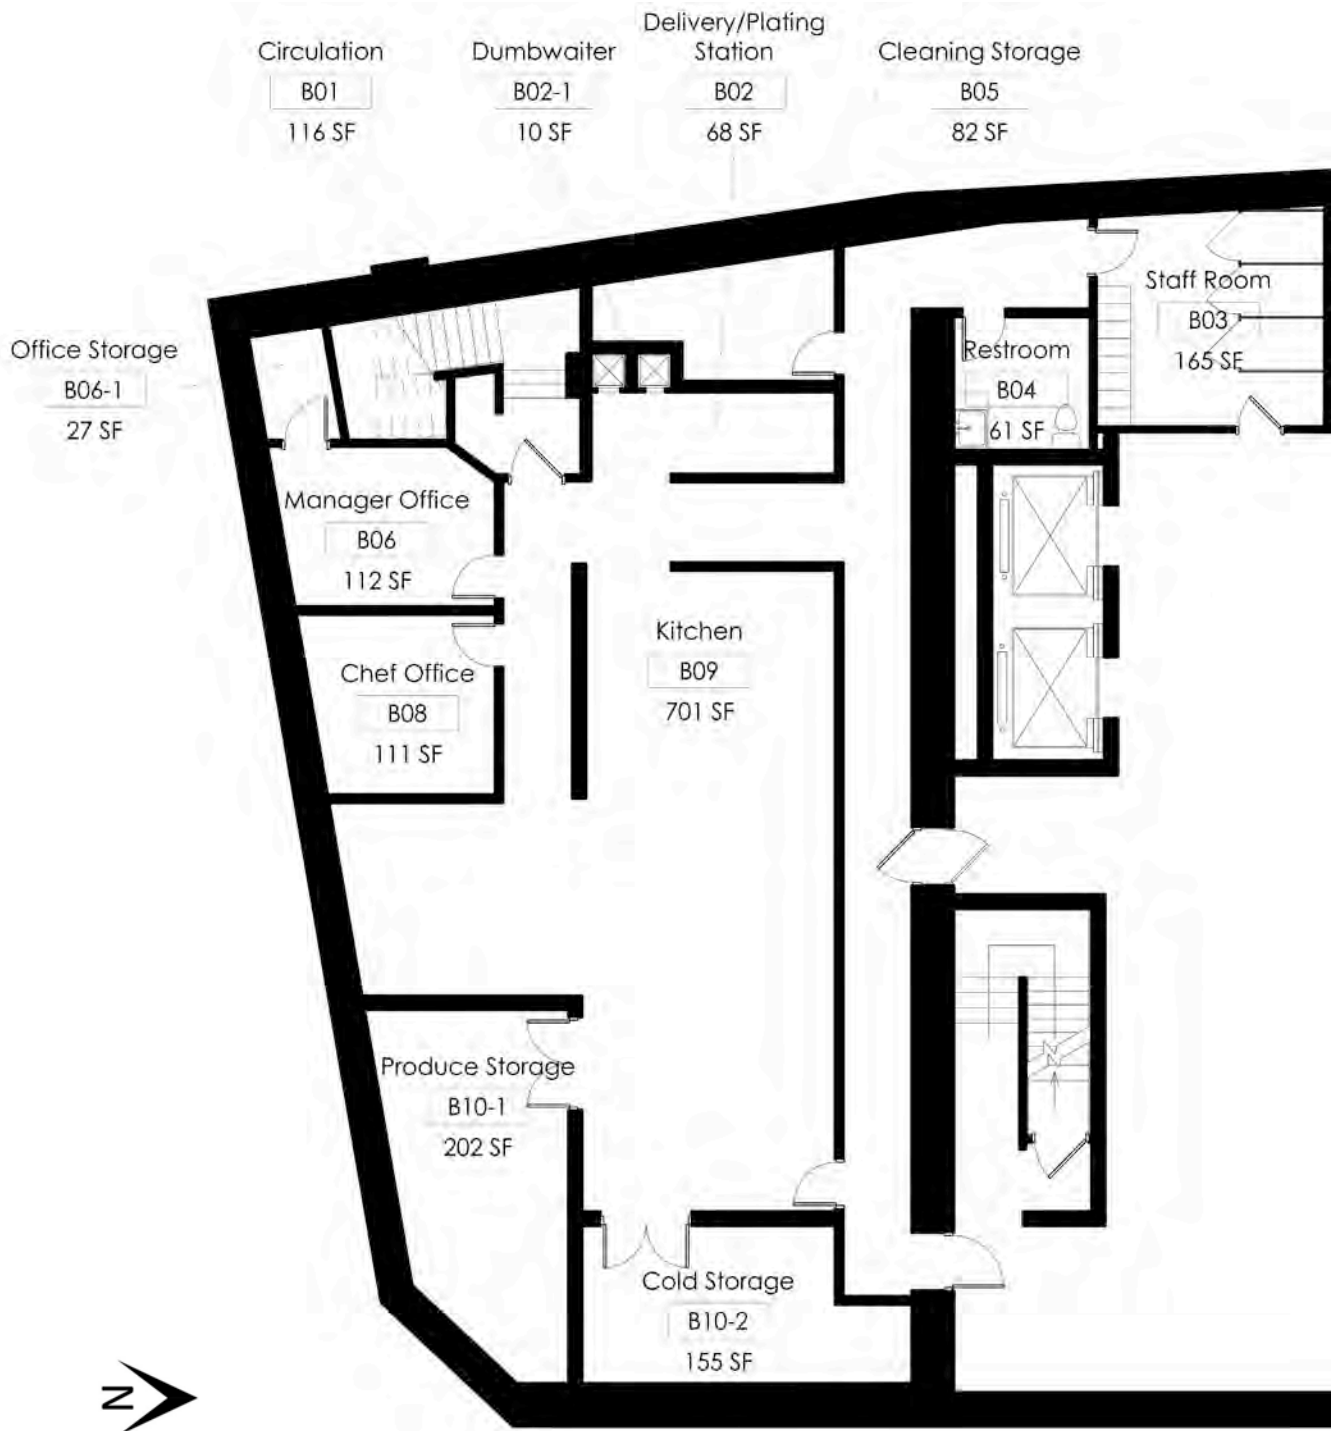

MOMENTO

RESTAURANT & BAR

MOMENTO

RESTAURANT & BAR

TABLE OF CONTENTS

- | | | | |
|-------|-------------------|--------|---------------------|
| I. | FRONT COVER PAGE | XI. | DINING AREA 3 |
| II. | TABLE OF CONTENTS | XII. | BAR DIMENSIONS |
| III. | RESEARCH | XIII. | BAR ELEVATIONS |
| IV. | POETIC STATEMENT | XIV. | LIGHT MAP |
| V. | MOOD BOARD | XV. | LIGHT SELECTIONS |
| VI. | FRONT OF HOUSE | XVI. | BACK OF HOUSE |
| VII. | FRONT OF HOUSE | XVII. | BACK OF HOUSE |
| VIII. | ENTERANCE/BAR | XVIII. | FURNITURE SELECTION |
| IX. | DINING AREA 1 | XIX. | FINISH SELECTION |
| X. | DINING AREA 2 | XX. | BACK COVER PAGE |
-

MOOD BOARD

FRONT OF HOUSE

TOTAL SEATING: 104 SEATS

BAR SEATING (18)

FREE STANDING SEATING (40)

BANQUETTE SEATING (24)

BOOTH SEATING (4)

LEVEL 1 REFLECTED CIELING PLAN

PENDANT LIGHTING
EUREKA BEATBOX

LIGHT MAP

ENTRANCE/BAR

DINING AREA 1

DINING AREA 2 (BANQUETTE)

DINING AREA 3 (COLUMN)

BAR DIMENSIONS

BAR CALLOUT

BAR FRONT ELEVATION

BAR WINDOW SIDE ELEVATION

BAR SIDE ELEVATION

BACK OF HOUSE

BASEMENT LEVEL FLOOR PLAN

BASEMENT LEVEL REFLECTED CEILING PLAN

TROFFER 2 x 2

TROFFER 2 x 4