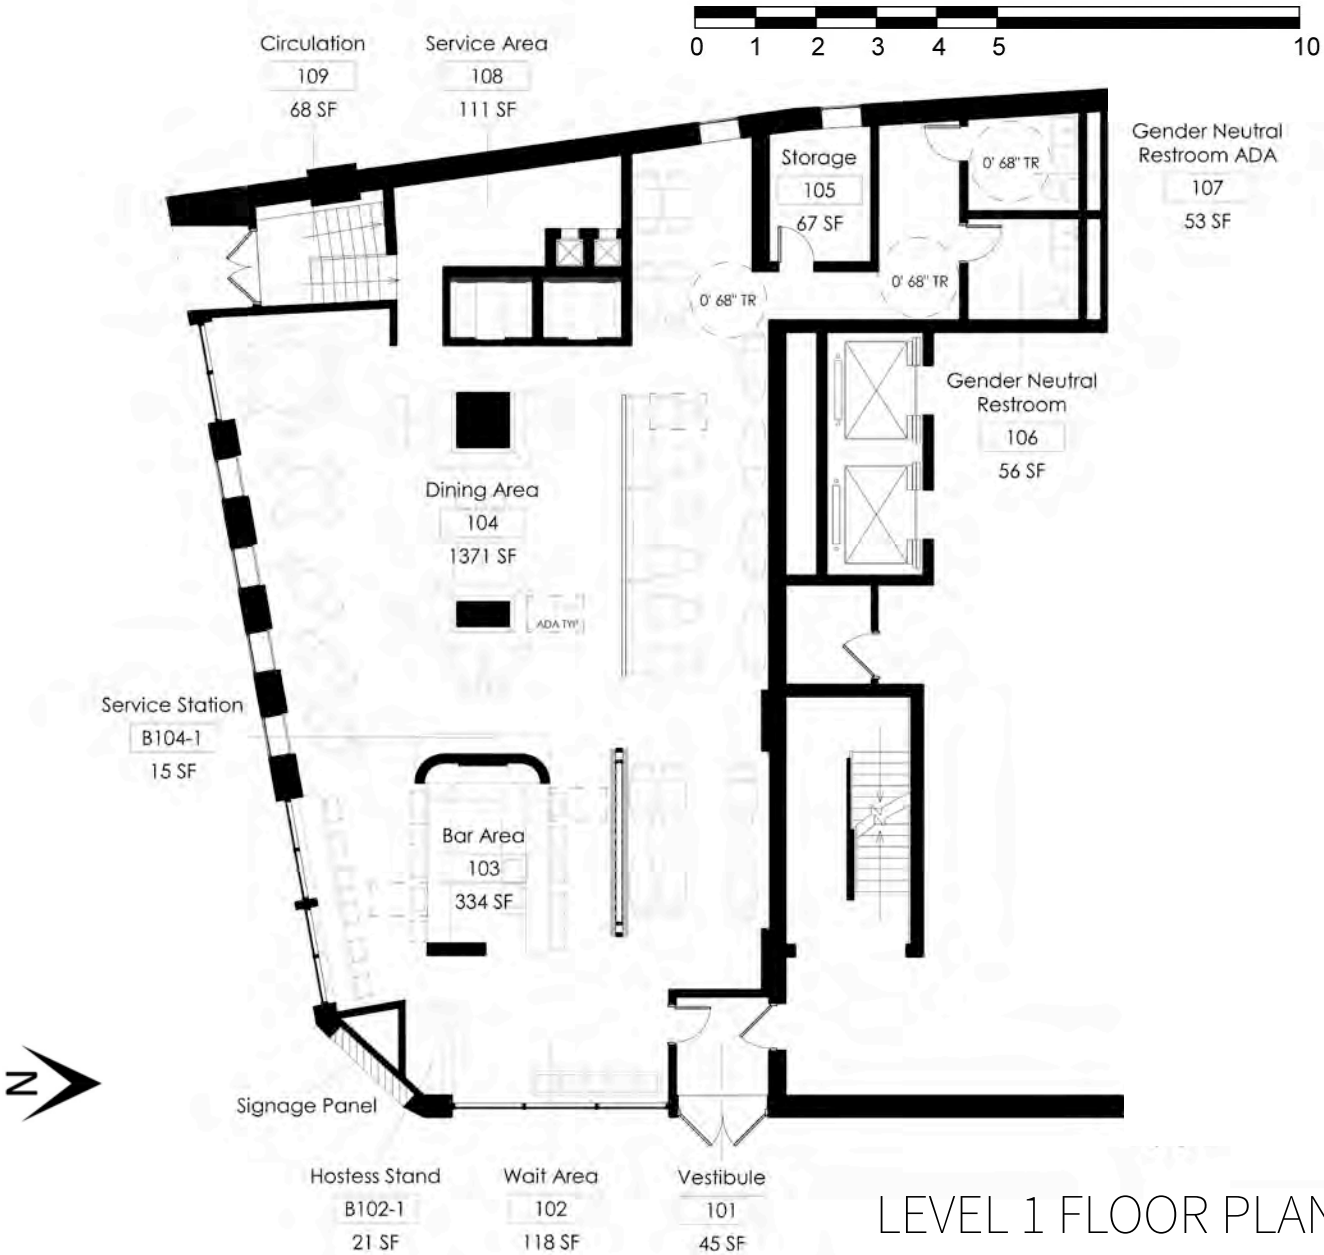

MOMENTO

RESTAURANT & BAR

MOMENTO

RESTAURANT & BAR

TABLE OF CONTENTS

- | | | | |
|-------|-------------------|--------|---------------------|
| I. | FRONT COVER PAGE | XI. | DINING AREA 3 |
| II. | TABLE OF CONTENTS | XII. | BAR DIMENSIONS |
| III. | RESEARCH | XIII. | BAR ELEVATIONS |
| IV. | POETIC STATEMENT | XIV. | LIGHT MAP |
| V. | MOOD BOARD | XV. | LIGHT SELECTIONS |
| VI. | FRONT OF HOUSE | XVI. | BACK OF HOUSE |
| VII. | FRONT OF HOUSE | XVII. | BACK OF HOUSE |
| VIII. | ENTERANCE/BAR | XVIII. | FURNITURE SELECTION |
| IX. | DINING AREA 1 | XIX. | FINISH SELECTION |
| X. | DINING AREA 2 | XX. | BACK COVER PAGE |
-

MOOD BOARD

FRONT OF HOUSE

TOTAL SEATING: 104 SEATS

BAR SEATING (18)

FREE STANDING SEATING (40)

BANQUETTE SEATING (24)

BOOTH SEATING (4)

LEVEL 1 REFLECTED CIELING PLAN

PENDANT LIGHTING
EUREKA BEATBOX

LIGHT MAP

ENTRANCE/BAR

DINING AREA 1

DINING AREA 2 (BANQUETTE)

DINING AREA 3 (COLUMN)

BAR DIMENSIONS

BAR CALLOUT