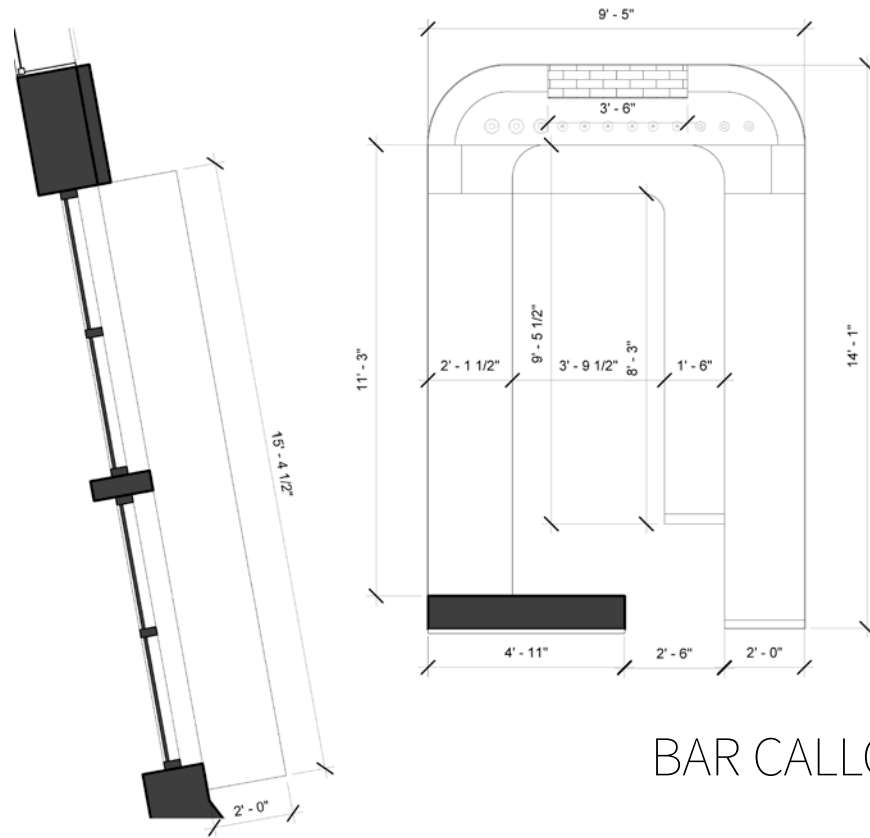

PENDANT LIGHTING
EUREKA BEATBOX

LIGHT MAP

ENTRANCE/BAR

DINING AREA 1

DINING AREA 2 (BANQUETTE)

DINING AREA 3 (COLUMN)

BAR DIMENSIONS

BAR CALLOUT

BAR FRONT ELEVATION

BAR WINDOW SIDE ELEVATION

BAR SIDE ELEVATION

BACK OF HOUSE

BASEMENT LEVEL FLOOR PLAN

BASEMENT LEVEL REFLECTED CEILING PLAN

TROFFER 2 x 2

TROFFER 2 x 4