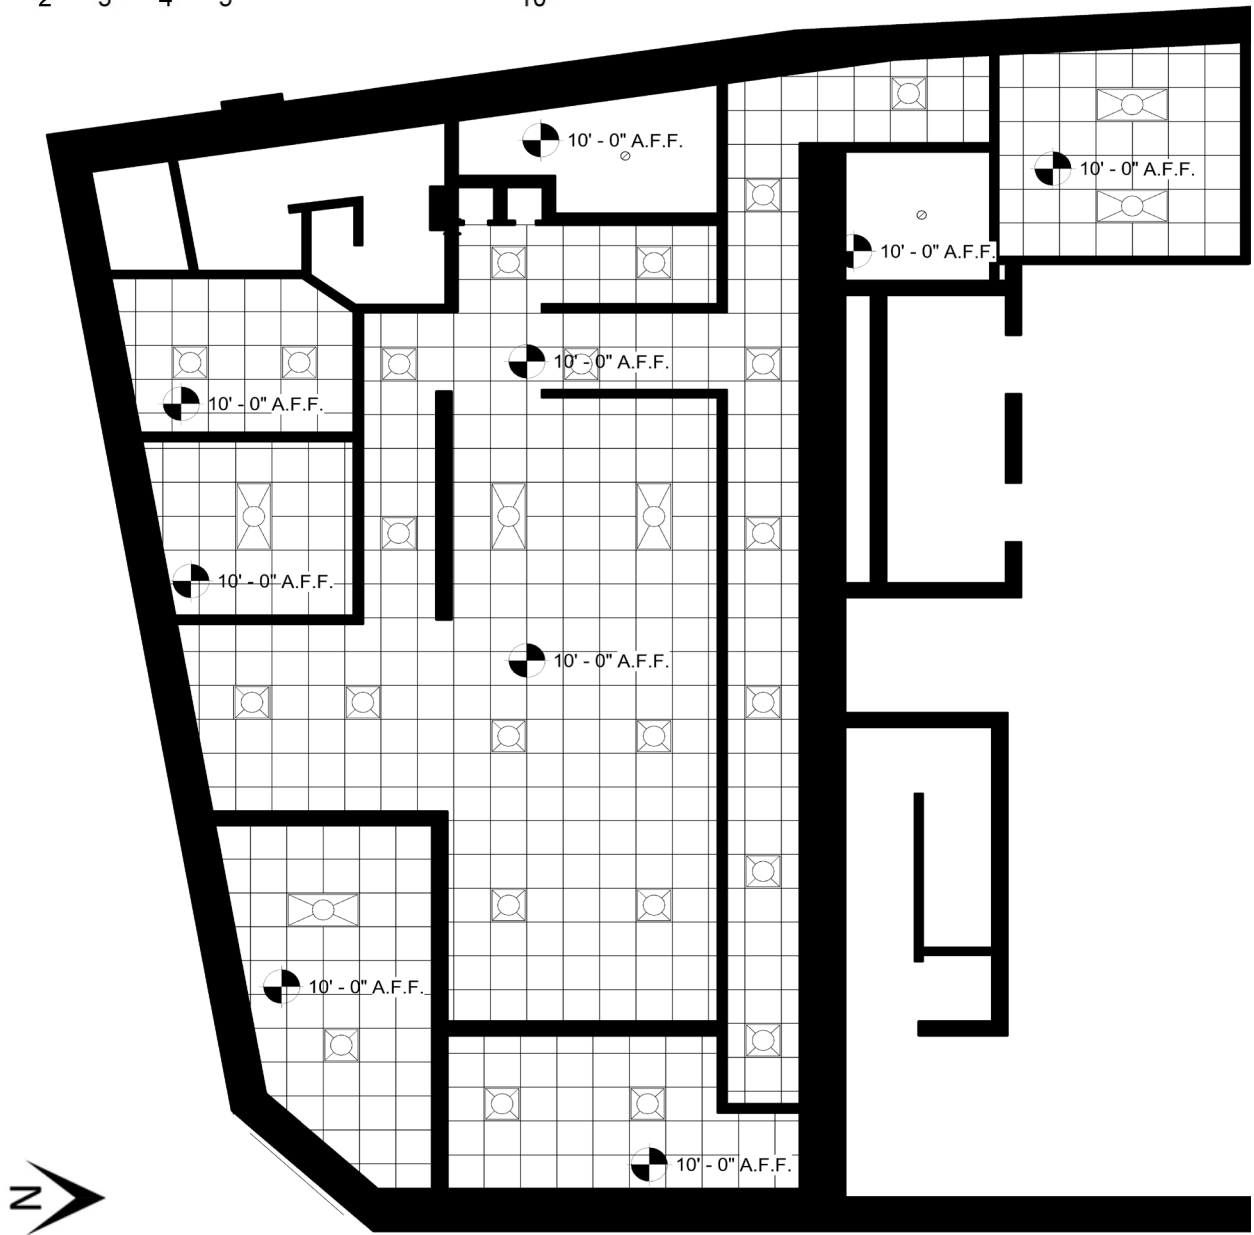

MOMENTO

RESTAURANT & BAR

MOMENTO

RESTAURANT & BAR

TABLE OF CONTENTS

- | | | | |
|-------|-------------------|--------|---------------------|
| I. | FRONT COVER PAGE | XI. | DINING AREA 3 |
| II. | TABLE OF CONTENTS | XII. | BAR DIMENSIONS |
| III. | RESEARCH | XIII. | BAR ELEVATIONS |
| IV. | POETIC STATEMENT | XIV. | LIGHT MAP |
| V. | MOOD BOARD | XV. | LIGHT SELECTIONS |
| VI. | FRONT OF HOUSE | XVI. | BACK OF HOUSE |
| VII. | FRONT OF HOUSE | XVII. | BACK OF HOUSE |
| VIII. | ENTERANCE/BAR | XVIII. | FURNITURE SELECTION |
| IX. | DINING AREA 1 | XIX. | FINISH SELECTION |
| X. | DINING AREA 2 | XX. | BACK COVER PAGE |
-

MOOD BOARD

FRONT OF HOUSE

TOTAL SEATING: 104 SEATS

BAR SEATING (18)

FREE STANDING SEATING (40)

BANQUETTE SEATING (24)

BOOTH SEATING (4)

LEVEL 1 REFLECTED CIELING PLAN

PENDANT LIGHTING
EUREKA BEATBOX

LIGHT MAP

ENTRANCE/BAR

DINING AREA 1

DINING AREA 2 (BANQUETTE)

DINING AREA 3 (COLUMN)

BAR DIMENSIONS

BAR CALLOUT

BAR FRONT ELEVATION

BAR WINDOW SIDE ELEVATION

BAR SIDE ELEVATION

BACK OF HOUSE

BASEMENT LEVEL FLOOR PLAN

BASEMENT LEVEL REFLECTED CEILING PLAN

TROFFER 2 x 2

TROFFER 2 x 4