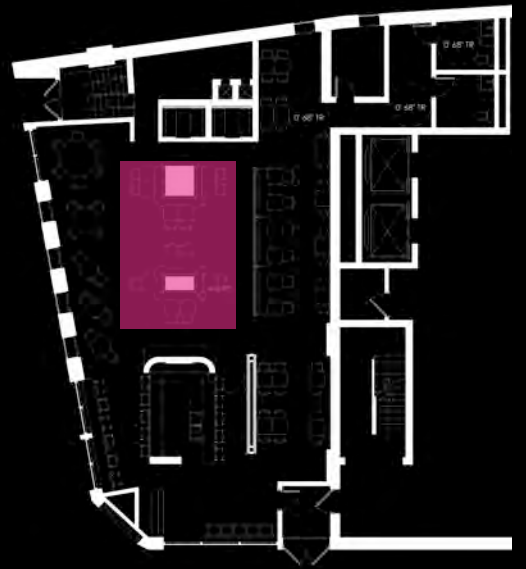

MOMENTO

RESTAURANT & BAR

MOMENTO

RESTAURANT & BAR

TABLE OF CONTENTS

- | | | | |
|-------|-------------------|--------|---------------------|
| I. | FRONT COVER PAGE | XI. | DINING AREA 3 |
| II. | TABLE OF CONTENTS | XII. | BAR DIMENSIONS |
| III. | RESEARCH | XIII. | BAR ELEVATIONS |
| IV. | POETIC STATEMENT | XIV. | LIGHT MAP |
| V. | MOOD BOARD | XV. | LIGHT SELECTIONS |
| VI. | FRONT OF HOUSE | XVI. | BACK OF HOUSE |
| VII. | FRONT OF HOUSE | XVII. | BACK OF HOUSE |
| VIII. | ENTERANCE/BAR | XVIII. | FURNITURE SELECTION |
| IX. | DINING AREA 1 | XIX. | FINISH SELECTION |
| X. | DINING AREA 2 | XX. | BACK COVER PAGE |
-

MOOD BOARD

FRONT OF HOUSE

TOTAL SEATING: 104 SEATS

BAR SEATING (18)

FREE STANDING SEATING (40)

BANQUETTE SEATING (24)

BOOTH SEATING (4)

LEVEL 1 REFLECTED CIELING PLAN

PENDANT LIGHTING
EUREKA BEATBOX

LIGHT MAP

ENTRANCE/BAR

DINING AREA 1

DINING AREA 2 (BANQUETTE)

DINING AREA 3 (COLUMN)

BAR DIMENSIONS

BAR CALLOUT

BAR FRONT ELEVATION

BAR WINDOW SIDE ELEVATION

BAR SIDE ELEVATION

BACK OF HOUSE

BASEMENT LEVEL FLOOR PLAN

BASEMENT LEVEL REFLECTED CEILING PLAN

TROFFER 2 x 2

TROFFER 2 x 4